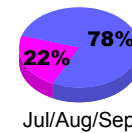

Membership Results 2008-2009

Membership 2007-2008

Month	Net Memb Goal	Actual New Memb	Actual Dropped Memb	Gain/Loss of Memb	Gain/Loss of Memb
Jul/Aug/Sep	0	44	-70	-26	-5
Oct/Nov/Dec	0	21	-50	-29	-22
Jan/Feb/Mar	0	40	-80	-40	-21
Apr/May/June	0	56	-55	1	-24
Totals	0	161	-255	-94	-72

Membership Results 2008-2009

Goal, New, Dropped, Gain/Loss

Comparison of Membership Gain/Loss

Current Year Compared to the Previous Year

Gender Comparison 2008-2009

Jul/Aug/Sep

Oct/Nov/Dec

Jan/Feb/Mar

Apr/May/June

Male

Female