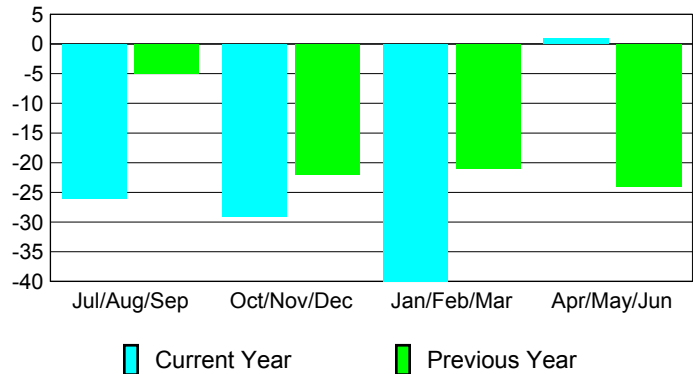

Membership Results 2008-2009

Membership 2007-2008

Month	Net Memb Goal	Actual New Memb	Actual Dropped Memb	Gain/Loss of Memb	Gain/Loss of Memb
Jul/Aug/Sep	0	44	-70	-26	-5
Oct/Nov/Dec	0	21	-50	-29	-22
Jan/Feb/Mar	0	40	-80	-40	-21
Apr/May/June	0	56	-55	1	-24
Totals	0	161	-255	-94	-72

Membership Results 2008-2009

Goal, New, Dropped, Gain/Loss

Comparison of Membership Gain/Loss

Current Year Compared to the Previous Year

Gender Comparison 2008-2009

Jul/Aug/Sep

Oct/Nov/Dec

Jan/Feb/Mar

Apr/May/June

Male

Female