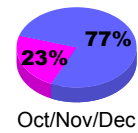

Membership Results 2008-2009

Membership 2007-2008

Month	Net Memb Goal	Actual New Memb	Actual Dropped Memb	Gain/Loss of Memb	Gain/Loss of Memb
Jul/Aug/Sep	0	44	-70	-26	-5
Oct/Nov/Dec	0	21	-50	-29	-22
Jan/Feb/Mar	0	40	-80	-40	-21
Apr/May/June	0	56	-55	1	-24
Totals	0	161	-255	-94	-72

Membership Results 2008-2009

Goal, New, Dropped, Gain/Loss

Comparison of Membership Gain/Loss

Current Year Compared to the Previous Year

Gender Comparison 2008-2009

Jul/Aug/Sep

Oct/Nov/Dec

Jan/Feb/Mar

Apr/May/June

Male

Female