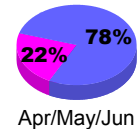

Membership Results 2008-2009

Membership 2007-2008

Month	Net Memb Goal	Actual New Memb	Actual Dropped Memb	Gain/Loss of Memb	Gain/Loss of Memb
Jul/Aug/Sep	0	44	-70	-26	-5
Oct/Nov/Dec	0	21	-50	-29	-22
Jan/Feb/Mar	0	40	-80	-40	-21
Apr/May/June	0	56	-55	1	-24
Totals	0	161	-255	-94	-72

Membership Results 2008-2009

Goal, New, Dropped, Gain/Loss

Comparison of Membership Gain/Loss

Current Year Compared to the Previous Year

Gender Comparison 2008-2009

Jul/Aug/Sep

Oct/Nov/Dec

Jan/Feb/Mar

Apr/May/June

Male

Female