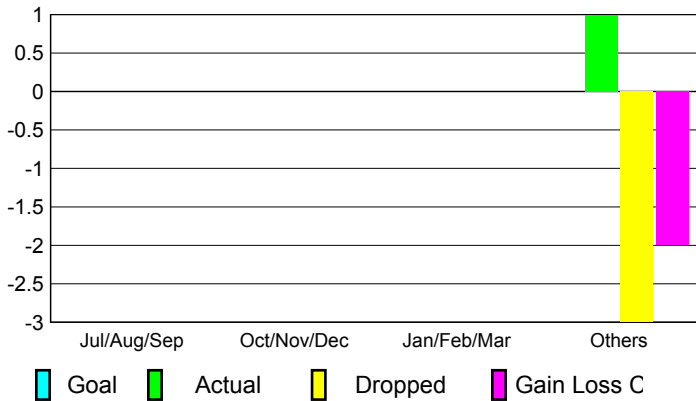

2008-2009 GMT Quarterly Report for District (or Undistricted) **District 17 S**

GMT: **Kenneth C Schwols**

Location: **KANSAS**

GMT CA: **1 & 2**

CLUBS

Club Results 2008-2009

Clubs 2007-2008

Month	New Club Goal	Actual New Clubs	Actual Dropped Clubs	Gain/Loss of Clubs	Gain/Loss of Clubs
Jul/Aug/Sep	0	0	0	0	0
Oct/Nov/Dec	0	0	0	0	0
Jan/Feb/Mar	0	0	0	0	0
Apr/May/June	0	1	-3	-2	0
Totals	0	1	-3	-2	0

Club Results 2008-2009

Goal, New, Dropped, Gain/Loss

Comparison of Club Gain/Loss

Current Year Compared to the Previous Year

YTD Status Quo Clubs 2008-2009

Status Quo Clubs Compared to Status Quo Members

MEMBERSHIP

Membership Results 2008-2009

Membership 2007-2008

Month	Net Memb Goal	Actual New Memb	Actual Dropped Memb	Gain/Loss of Memb	Gain/Loss of Memb
Jul/Aug/Sep	0	44	-70	-26	-5
Oct/Nov/Dec	0	21	-50	-29	-22
Jan/Feb/Mar	0	40	-80	-40	-21
Apr/May/June	0	56	-55	1	-24
Totals	0	161	-255	-94	-72