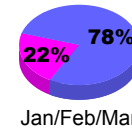

Membership Results 2008-2009

Membership 2007-2008

Month	Net Memb Goal	Actual New Memb	Actual Dropped Memb	Gain/Loss of Memb	Gain/Loss of Memb
Jul/Aug/Sep	0	44	-70	-26	-5
Oct/Nov/Dec	0	21	-50	-29	-22
Jan/Feb/Mar	0	40	-80	-40	-21
Apr/May/June	0	56	-55	1	-24
Totals	0	161	-255	-94	-72

Membership Results 2008-2009

Goal, New, Dropped, Gain/Loss

Comparison of Membership Gain/Loss

Current Year Compared to the Previous Year

Gender Comparison 2008-2009

Jul/Aug/Sep

Oct/Nov/Dec

Jan/Feb/Mar

Apr/May/June

Male

Female