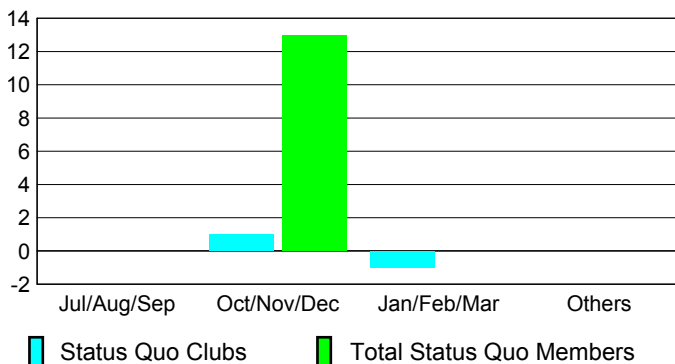

2008-2009 GMT Quarterly Report for District (or Undistricted) **District 17 S**

GMT: **Kenneth C Schwols**

Location: **KANSAS**

GMT CA: **1 & 2**

CLUBS

Club Results 2008-2009

Clubs 2007-2008

Month	New Club Goal	Actual New Clubs	Actual Dropped Clubs	Gain/Loss of Clubs	Gain/Loss of Clubs
Jul/Aug/Sep	0	0	0	0	0
Oct/Nov/Dec	0	0	0	0	0
Jan/Feb/Mar	0	0	0	0	0
Apr/May/June	0	1	-3	-2	0
Totals	0	1	-3	-2	0

Club Results 2008-2009

Goal, New, Dropped, Gain/Loss

Comparison of Club Gain/Loss

Current Year Compared to the Previous Year

YTD Status Quo Clubs 2008-2009

Status Quo Clubs Compared to Status Quo Members

MEMBERSHIP

Membership Results 2008-2009

Membership 2007-2008

Month	Net Memb Goal	Actual New Memb	Actual Dropped Memb	Gain/Loss of Memb	Gain/Loss of Memb
Jul/Aug/Sep	0	44	-70	-26	-5
Oct/Nov/Dec	0	21	-50	-29	-22
Jan/Feb/Mar	0	40	-80	-40	-21
Apr/May/June	0	56	-55	1	-24
Totals	0	161	-255	-94	-72