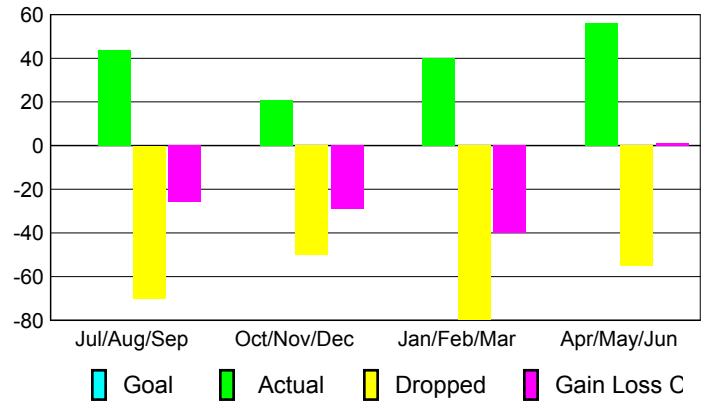

Membership Results 2008-2009

Goal, New, Dropped, Gain/Loss

Comparison of Membership Gain/Loss

Current Year Compared to the Previous Year